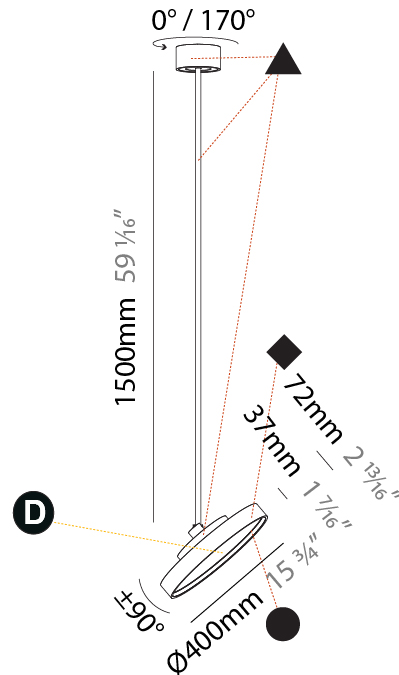

GENERAL

Series: Sign Diva Flex
Subseries: Sign Diva Flex
Brand: Prolicht
Division: Architectural
Mounting Type: Suspension
Mounting Location: Ceiling
Subcategory: Pendant

PHYSICAL

Shape: Round
Diameter (mm): 400
Diameter (in): 15 3/4
Height (mm): 1620
Height (in): 63 3/4
Light Distribution: Adjustable / Direct
Weight (kg): 2.007
Weight (lbs): 4.42
Diffuser: PMMA - Opal / Micro-Prism / Sparkling Secret / Vintage Industrial
Fixture Finish: SSR / BKV / CWI / CRY / HAB / UFT / ITA / RUA / FTG / MYG / LOD / PUS / FRO / FUP / KIA / POP / BLS / SPG / MEY / GOH / GUM / CHC / COM / ABZ / JAG / OBR / MOS / ROR
Fixture Material: Extruded Aluminum / Steel

ELECTRICAL

Lamp Type: LED (Zhaga Standard)
Input Wattage (W): 19.8
Total Output Wattage (W): 18
Dimming: Tri-Mode (Non-Dimming and Phase Dimming (120Vac only) and 0-10V Dimming)
Driver Included: Yes
Driver Location: Integrated
Driver Type: Constant Current - Universal
Driver Class: Class 2
Input Voltage (V): 120 - 277
Constant Current (MA): 500

LED

Color Temperature (°K): 2700 / 3000 / 3500 / 4000
Max. Delivered Lumen (lm): 1807 / 1943 / 1951 / 1991
Nominal Lumen (lm): 2250 / 2420 / 2430 / 2480
CRI: >90 CRI
Lamp Life (hrs): 50000

OPTICAL

Adjustability: Rotational 170°; Tilt 90°

RATINGS AND CERTIFICATIONS

Certified By: Certified for North American Standards
IP rating: IP20