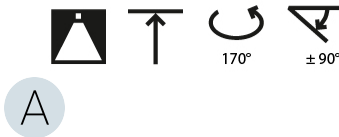

GENERAL

Series: Sign Diva Flex
Subseries: Sign Diva Flex Korona
Brand: Prolicht
Division: Architectural
Mounting Type: Suspension
Mounting Location: Ceiling
Subcategory: Pendant

PHYSICAL

Shape: Round
Diameter (mm): 400
Diameter (in): 15 3/4
Height (mm): 1620
Height (in): 63 3/4
Light Distribution: Adjustable / Direct
Weight (kg): 2.007
Weight (lbs): 4.42
Diffuser: PMMA - Opal / Micro-Prism / Sparkling Secret / Vintage Industrial
Fixture Finish: SSR / BKV / CWI / CRY / HAB / UFT / ITA / RUA / FTG / MYG / LOD / PUS / FRO / FUP / KIA / POP / BLS / SPG / MEY / GOH / GUM / CHC / COM / ABZ / JAG / OBR / MOS / ROR
Fixture Material: Extruded Aluminum / Steel

ELECTRICAL

Lamp Type: LED (Zhaga Standard)
Input Wattage (W): 17
Total Output Wattage (W): 15.33
Dimming: Tri-Mode (Non-Dimming and Phase Dimming (120Vac only) and 0-10V Dimming)
Driver Included: Yes
Driver Location: Integrated
Driver Type: Constant Current - Universal
Driver Class: Class 2
Input Voltage (V): 120 - 277
Constant Current (MA): 500

LED

Color Temperature (°K): 3000 / 3500 / 4000
Max. Delivered Lumen (lm): 2260 / 2293 / 2340
CRI: >90 CRI
Lamp Life (hrs): 50000

OPTICAL

Adjustability: Rotational 170°; Tilt 90°

RATINGS AND CERTIFICATIONS

Certified By: Certified for North American Standards
IP rating: IP20