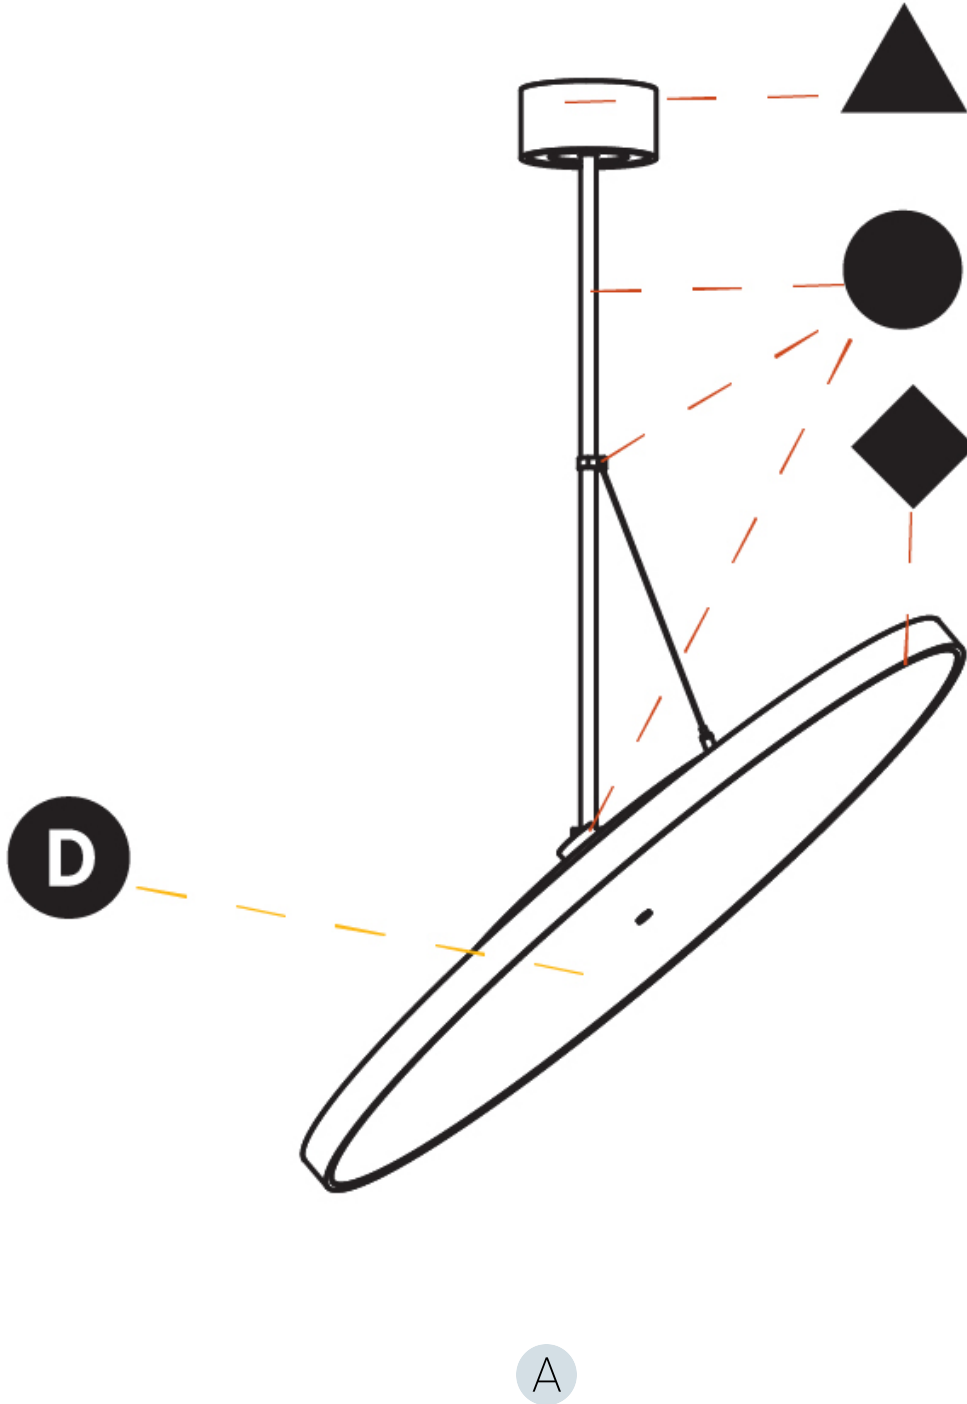

Adjustability: Rotational 170°; Tilt 90°
--

RATINGS AND CERTIFICATIONS

Certified By: Certified for North American Standards
IP rating: IP20

SIGN DIVA FLEX SUSPENSION

A30858-

PROJECT	_____
TYPE	_____
SPECIFIER	_____
QUANTITY	_____
DATE	_____