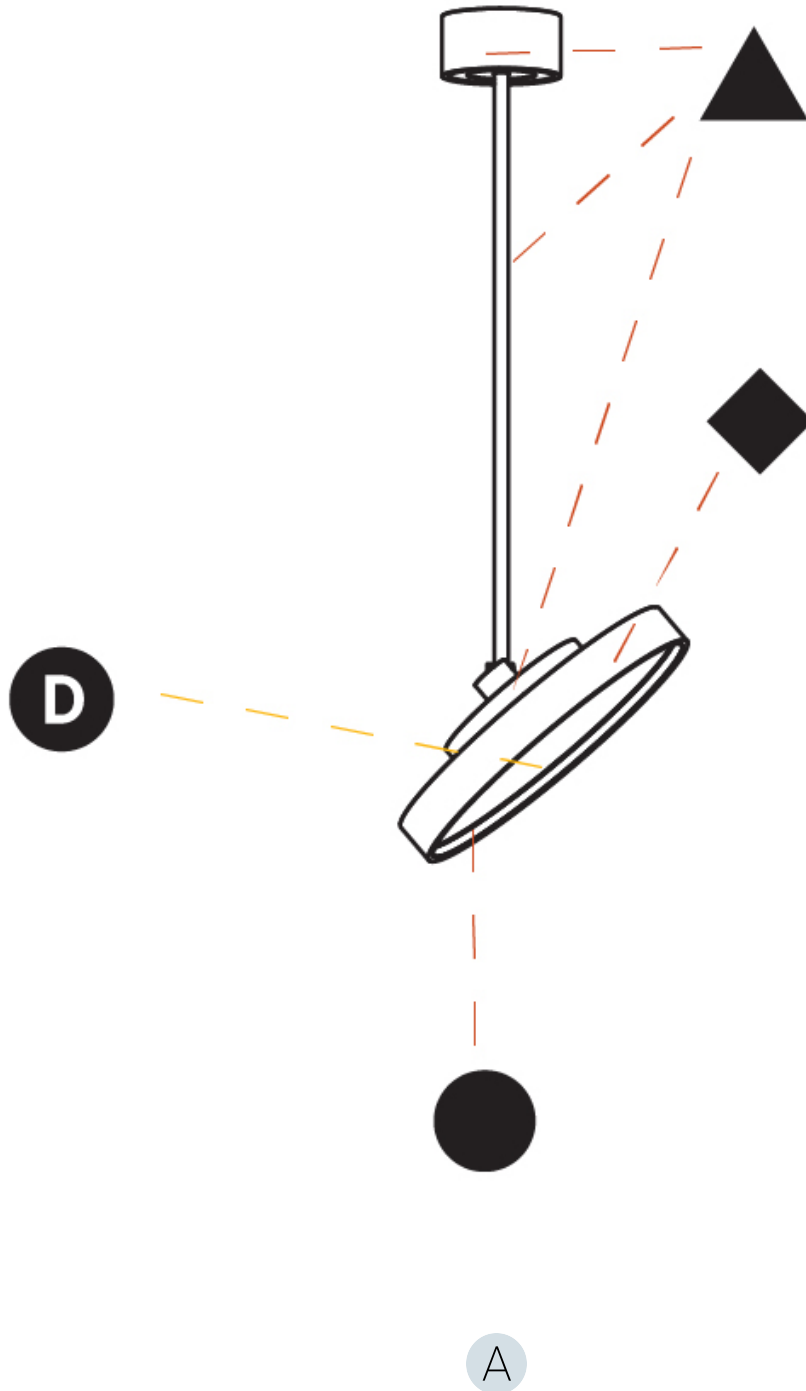

SIGN DIVA FLEX KORONA SUSPENSION

A30863-

PROJECT
TYPE
SPECIFIER
QUANTITY
DATE