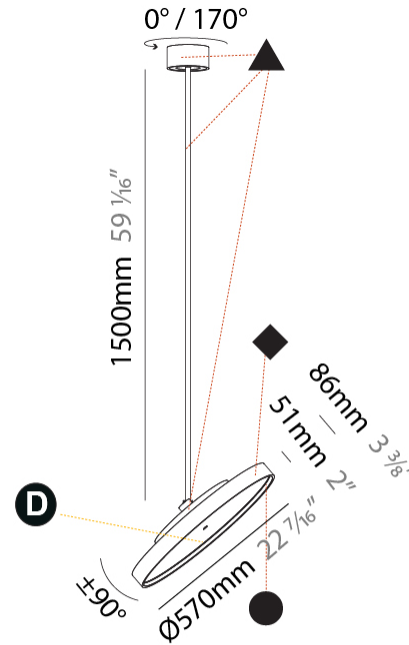

GENERAL

Series: Sign Diva Flex
Subseries: Sign Diva Flex Korona
Brand: Prolicht
Division: Architectural
Mounting Type: Suspension
Mounting Location: Ceiling
Subcategory: Pendant

PHYSICAL

Shape: Round
Diameter (mm): 570
Diameter (in): 22 7/16
Height (mm): 1620
Height (in): 63 3/4
Light Distribution: Adjustable / Direct
Weight (kg): 5
Weight (lbs): 11
Diffuser: PMMA - Opal / Micro-Prism / Sparkling Secret / Vintage Industrial
Fixture Finish: SSR / BKV / CWI / CRY / HAB / UFT / ITA / RUA / FTG / MYG / LOD / PUS / FRO / FUP / KIA / POP / BLS / SPG / MEY / GOH / GUM / CHC / COM / ABZ / JAG / OBR / MOS / ROR
Fixture Material: Extruded Aluminum / Steel

ELECTRICAL

Lamp Type: LED (Zhaga Standard)
Input Wattage (W): 58.3
Total Output Wattage (W): 46.9
Dimming: Tri-Mode (Non-Dimming and Phase Dimming (120Vac only) and 0-10V Dimming)
Driver Included: Yes
Driver Location: Integrated
Driver Type: Constant Current - Universal
Driver Class: Class 2
Input Voltage (V): 120 - 277
Constant Current (MA): 350

LED

Color Temperature (°K): 2700 / 3000 / 3500 / 4000
Max. Delivered Lumen (lm): 4978 / 5337 / 5384 / 5494
Nominal Lumen (lm): 6199 / 6646 / 6705 / 6842
CRI: >90 CRI
Lamp Life (hrs): 50000

OPTICAL

Adjustability: Rotational 170°; Tilt 90°

RATINGS AND CERTIFICATIONS

Certified By: Certified for North American Standards
IP rating: IP20